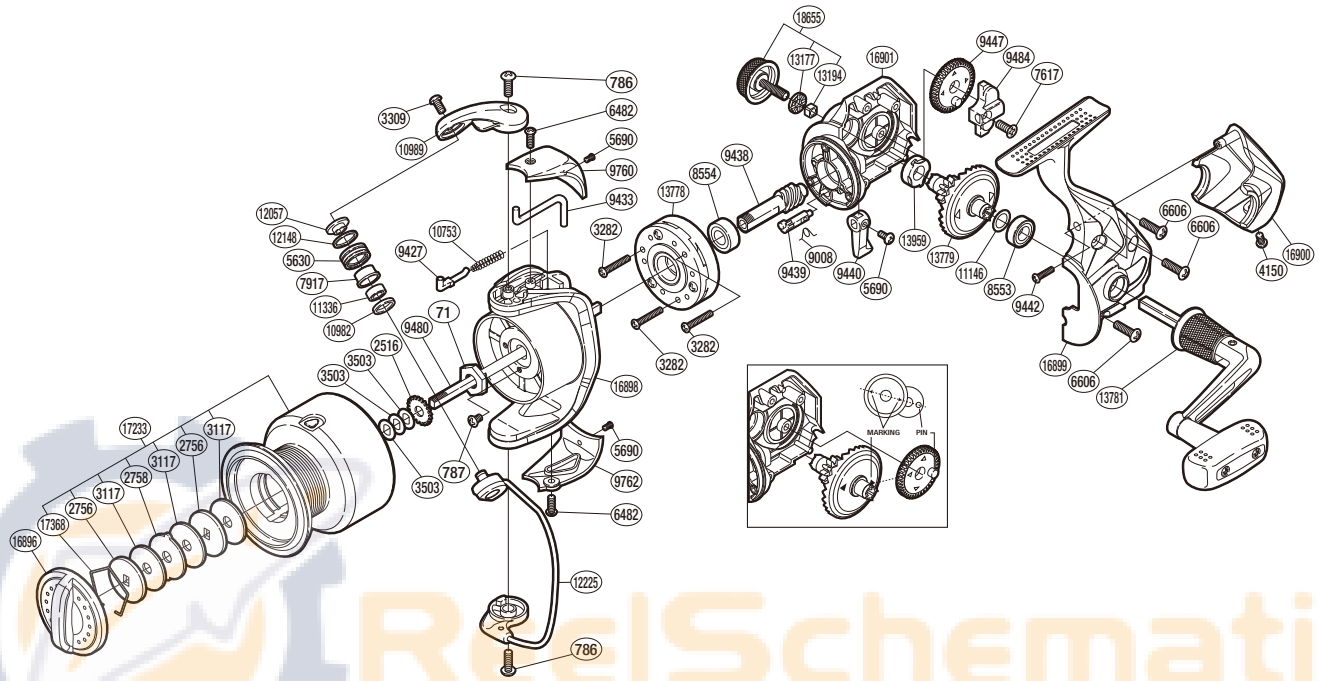

SHIMANO

NEXAVE SA-RB

NEX-4000FD

(51SG714004U)

Please note that the number of adjusting washers may not be the same as shown in the exploded views. (Adjustment will vary with each individual product.)

Part No.	Description	Part No.	Description	Part No.	Description
RD 0071	Rotor Nut	RD 8554	Ball Bearing	RD12057	Line Roller Washer
RD 0786	Screw	RD 9008	Anti-Reverse Cam Spring	RD12148	Line Roller Spacer
RD 0787	Screw	RD 9427	Bail Spring Guide	RD12225	Bail Assembly
RD 2516	Spool Support	RD 9433	Bail Trip Lever	RD13177	Handle Screw Cap Spacer
RD 2756	Key Washer	RD 9438	Pinion Gear	RD13194	Handle Screw Lock
RD 2758	Eared Washer	RD 9439	Anti-Reverse Cam	RD13778	Roller Clutch Assembly
RD 3117	Drag Washer	RD 9440	Anti-Reverse Lever	RD13779	Drive Gear
RD 3282	Screw	RD 9442	Screw	RD13781	Handle Assembly
RD 3309	Screw	RD 9447	Oscillating Gear	RD13959	Drive Gear Bushing
RD 3503	Spool Washer	RD 9480	Main Shaft	RD16896	Drag Knob
RD 4150	Screw	RD 9484	Oscillating Slider	RD16898	Rotor
RD 5630	Line Roller	RD 9760	Bail Spring Cover	RD16899	Side Cover
RD 5690	Screw	RD 9762	Bail Hold Support Guard	RD16900	Rear Protector
RD 6482	Screw	RD10753	Bail Spring	RD16901	Body
RD 6606	Screw	RD10982	Bearing Spacer	RD17233	Spool Assembly
RD 7617	Screw	RD10989	Bail Arm	RD17368	Drag Washers Retainer
RD 7917	Line Roller Bushing	RD11146	Washer	RD18655	Handle Screw Cap
RD 8553	Ball Bearing	RD11336	Ball Bearing		